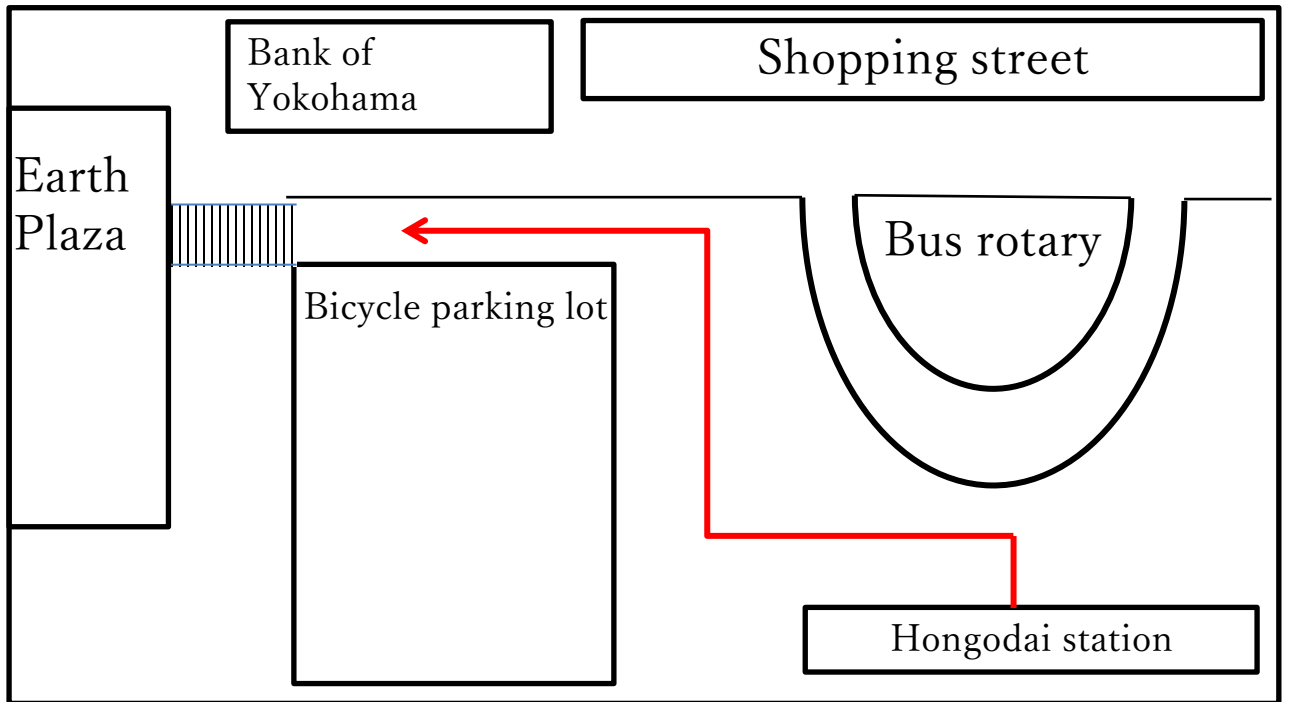

How to get to “Earth Plaza”

1. After exiting the ticket gate (there’s only 1 gate), walk toward left.
2. Go along the bicycle parking lot then turn left.
3. You will see the big building- Earth Plaza.

1.

After exiting the ticket gate, walk toward left.

2.

Go straight along the street.

3.

Turn left at the corner of the bicycle parking lot.

4.

Across the pedestrian crossing and go up stairs.

5.

Go straight.

6.

Go straight.

7.

There's a reception desk inside the entrance.